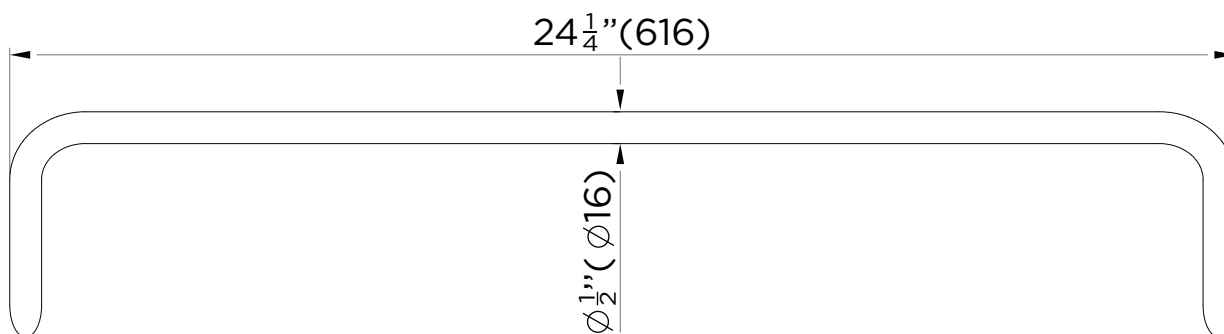

SPECIFICATIONS / TECHNICAL DATA

BATHROOM TOWEL BAR

24"

FRONT VIEW

SIDE VIEW

ATTENTION! Dimensions may vary by up to 3/8". It is highly recommended to pull all dimensions of actual model for installation and measuring purposes.

MODEL# AC4TB24