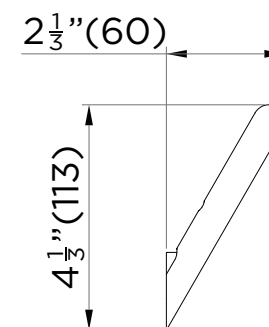

SPECIFICATIONS / TECHNICAL DATA

BATHROOM TOWEL BAR

24"

FRONT VIEW

SIDE VIEW

ATTENTION! Dimensions may vary by up to 3/8". It is highly recommended to pull all dimensions of actual model for installation and measuring purposes.